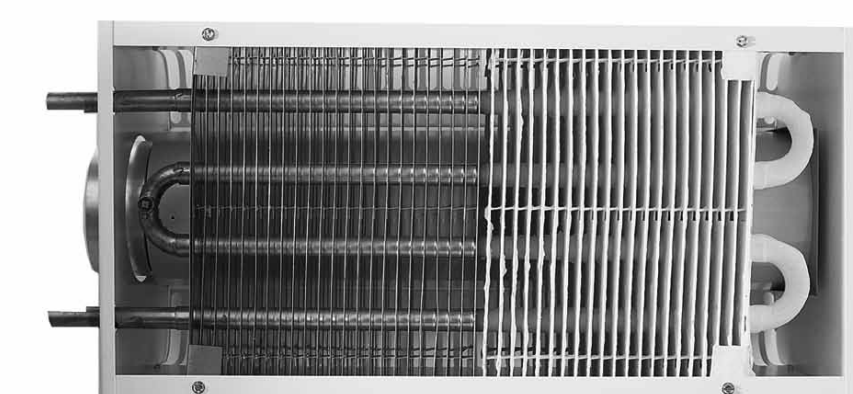

Supply air beams

Pilot

Celo

Architect

Professor

Plafond

Polaris I

Polaris S

Podium

Supply air beams – Plexus

Plexus 60

Plexus 120

Plexus F

Heating- and cooling panels

Atrium H

Atrium C

Loggia

Facade systems

Fasadium

Passive chilled beams

Carat

Capella

Cabinett

Condensation protection